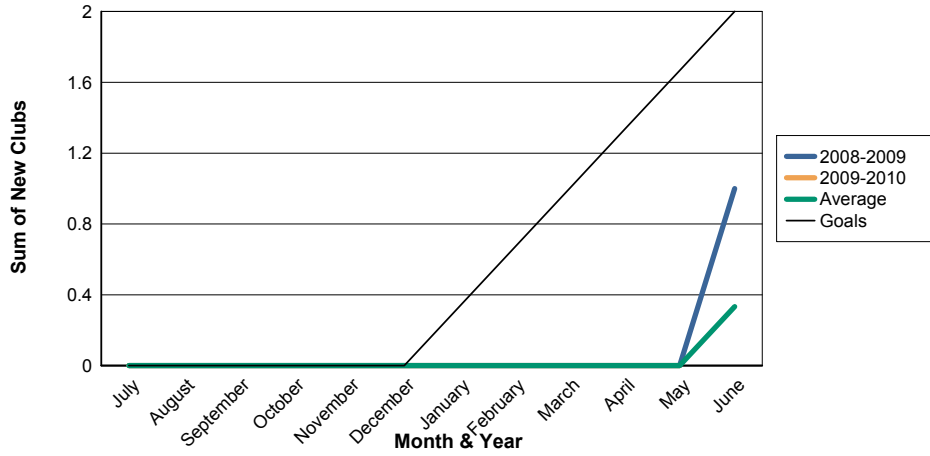

3 Year Comparisons for GMT Constitutional Area 1

By GMT District

As of May 2010

Sum of New Clubs/ Month & Year

For District 14 P

Sum of Dropped Clubs/ Month & Year

For District 14 P

Sum of Net Clubs/ Month & Year