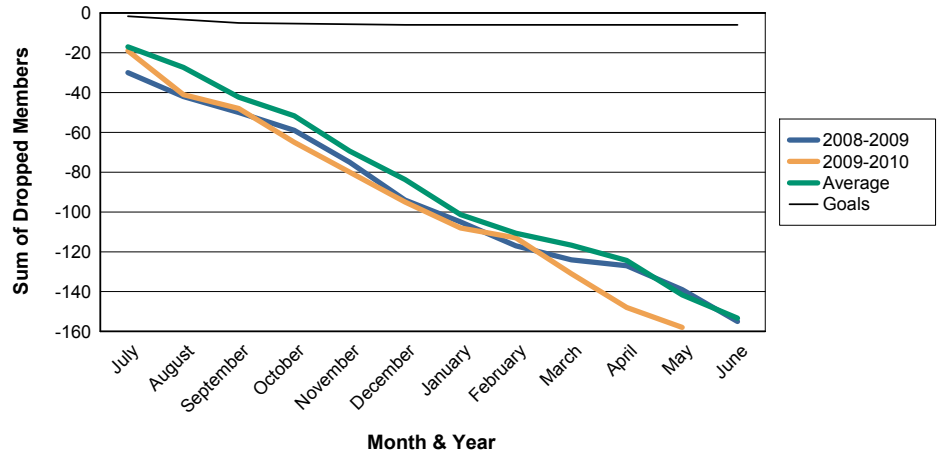

For District 14 P

Sum of Charter Members/ Month & Year

For District 14 P

3 Year Comparisons for GMT Constitutional Area 1

By GMT District

As of May 2010

Sum of New Members/ Month & Year

For District 14 P

Sum of Dropped Members/ Month & Year

For District 14 P

Sum of Net Members/ Month & Year

For District 14 P