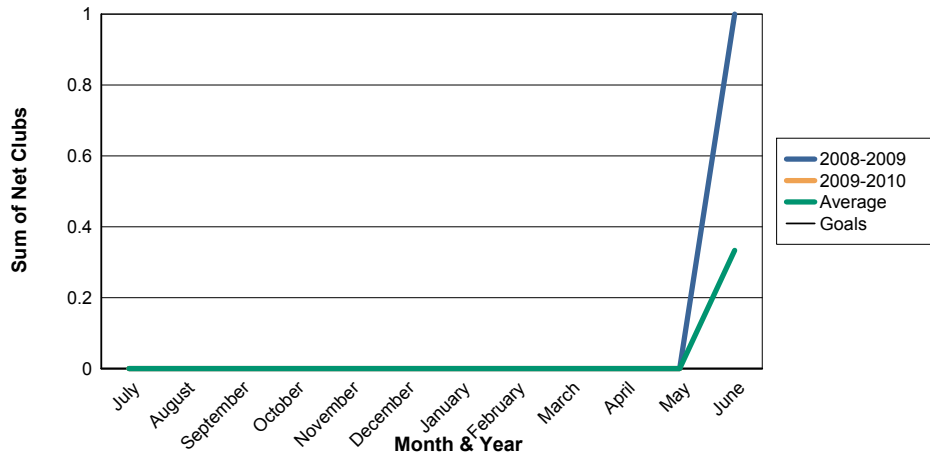

Sum of Net Clubs/ Month & Year

For District 14 P