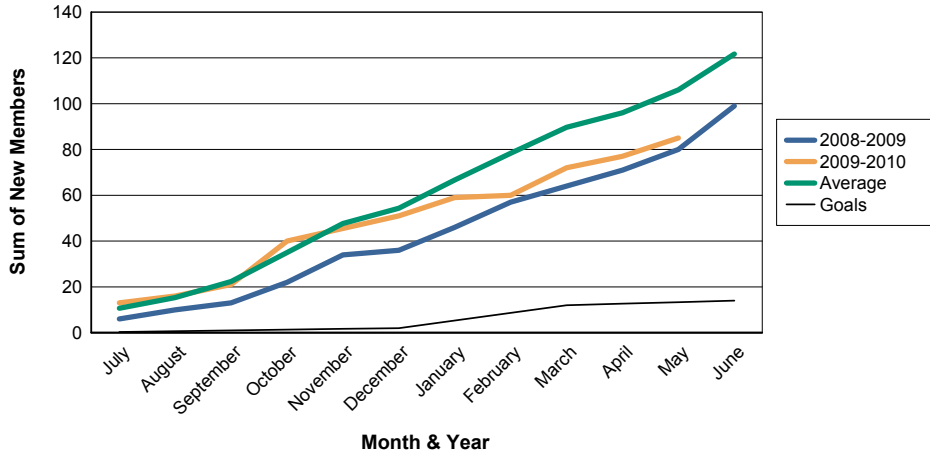

3 Year Comparisons for GMT Constitutional Area 1

By GMT District

As of May 2010

Sum of New Clubs/ Month & Year

For District 14 P

Sum of Dropped Clubs/ Month & Year

For District 14 P

Sum of Net Clubs/ Month & Year

For District 14 P

Sum of Charter Members/ Month & Year

For District 14 P

3 Year Comparisons for GMT Constitutional Area 1

By GMT District

As of May 2010

Sum of New Members/ Month & Year

For District 14 P

Sum of Dropped Members/ Month & Year

For District 14 P

Sum of Net Members/ Month & Year

For District 14 P