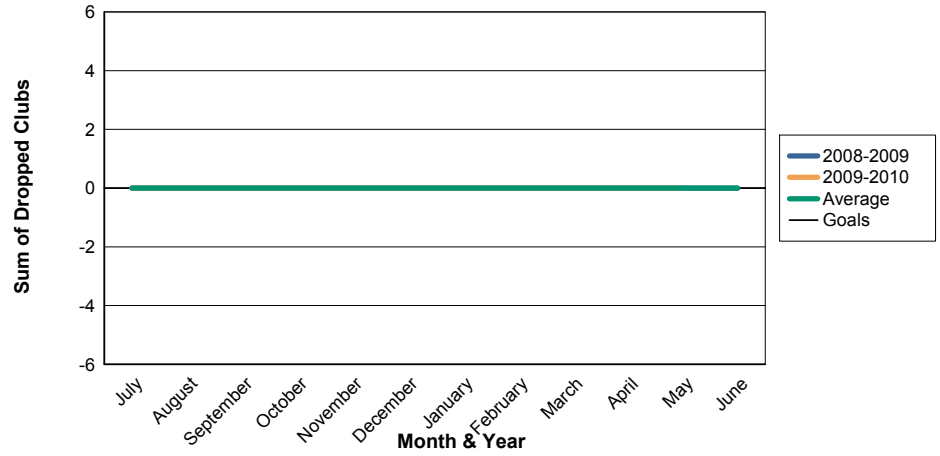

3 Year Comparisons for GMT Constitutional Area 1

By GMT District

As of May 2010

Sum of New Clubs/ Month & Year

For District 14 P

Sum of Dropped Clubs/ Month & Year

For District 14 P

Sum of Net Clubs/ Month & Year