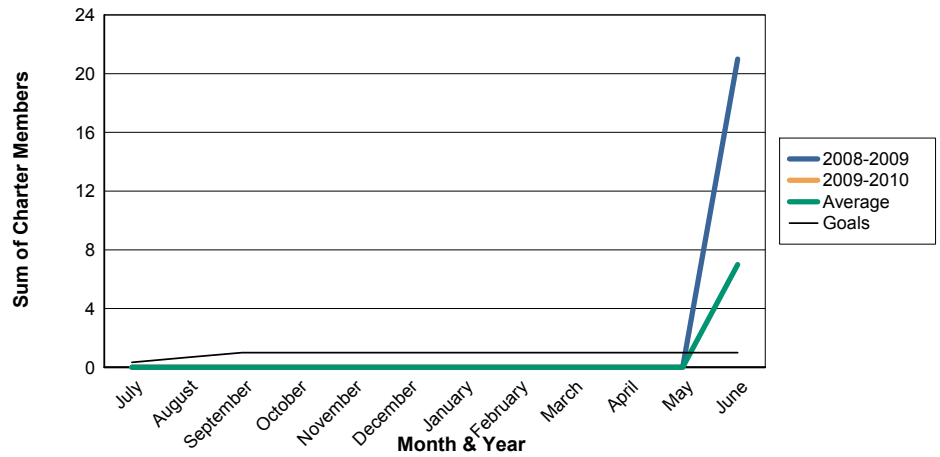

Sum of Charter Members/ Month & Year

For District 14 P